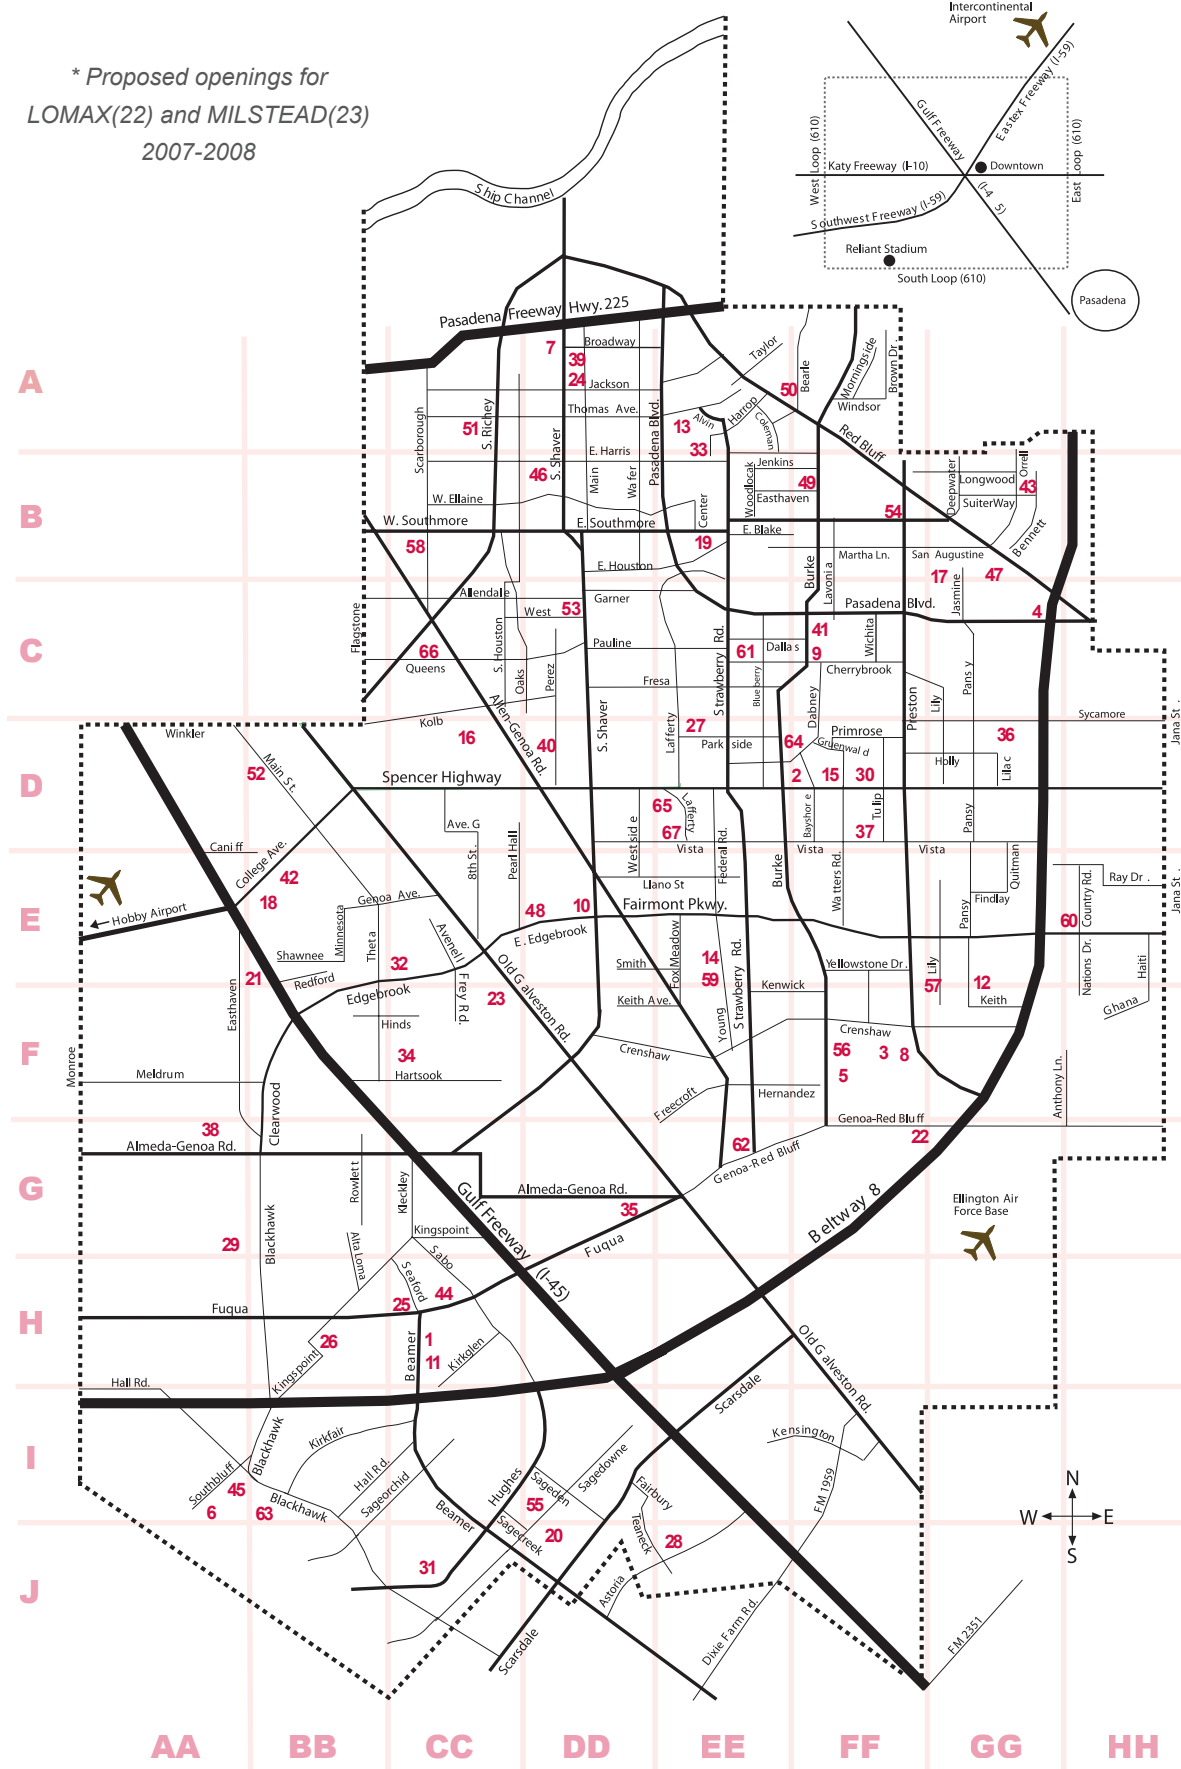

# PASADENA Independent School District 2007-2008

[www.pasadenaisd.org](http://www.pasadenaisd.org)

\* Proposed openings for  
LOMAX(22) and MILSTEAD(23)  
2007-2008

## ALTERNATIVE SCHOOLS

1. Challenger School (H-CC)
2. Guidance Center (D-FF)
3. Skill Center (F-FF)
4. The Summit (C-GG)
5. Tegeler Career Center (F-FF)

## HIGH SCHOOLS

6. J. Frank Dobie (I-AA)
7. Pasadena (A-DD)
8. Pasadena Memorial (F-FF)
9. Sam Rayburn (C-FF)
10. South Houston (E-DD)

## INTERMEDIATE SCHOOLS

11. Beverly Hills (H-CC)
12. Bondy (E-GG)
13. Jackson (A-EE)
14. Miller (E-EE)
15. Park View (D-FF)
16. Queens (D-CC)
17. San Jacinto (B-GG)
18. South Houston (E-BB)
19. Southmore (B-EE)
20. Thompson (J-DD)